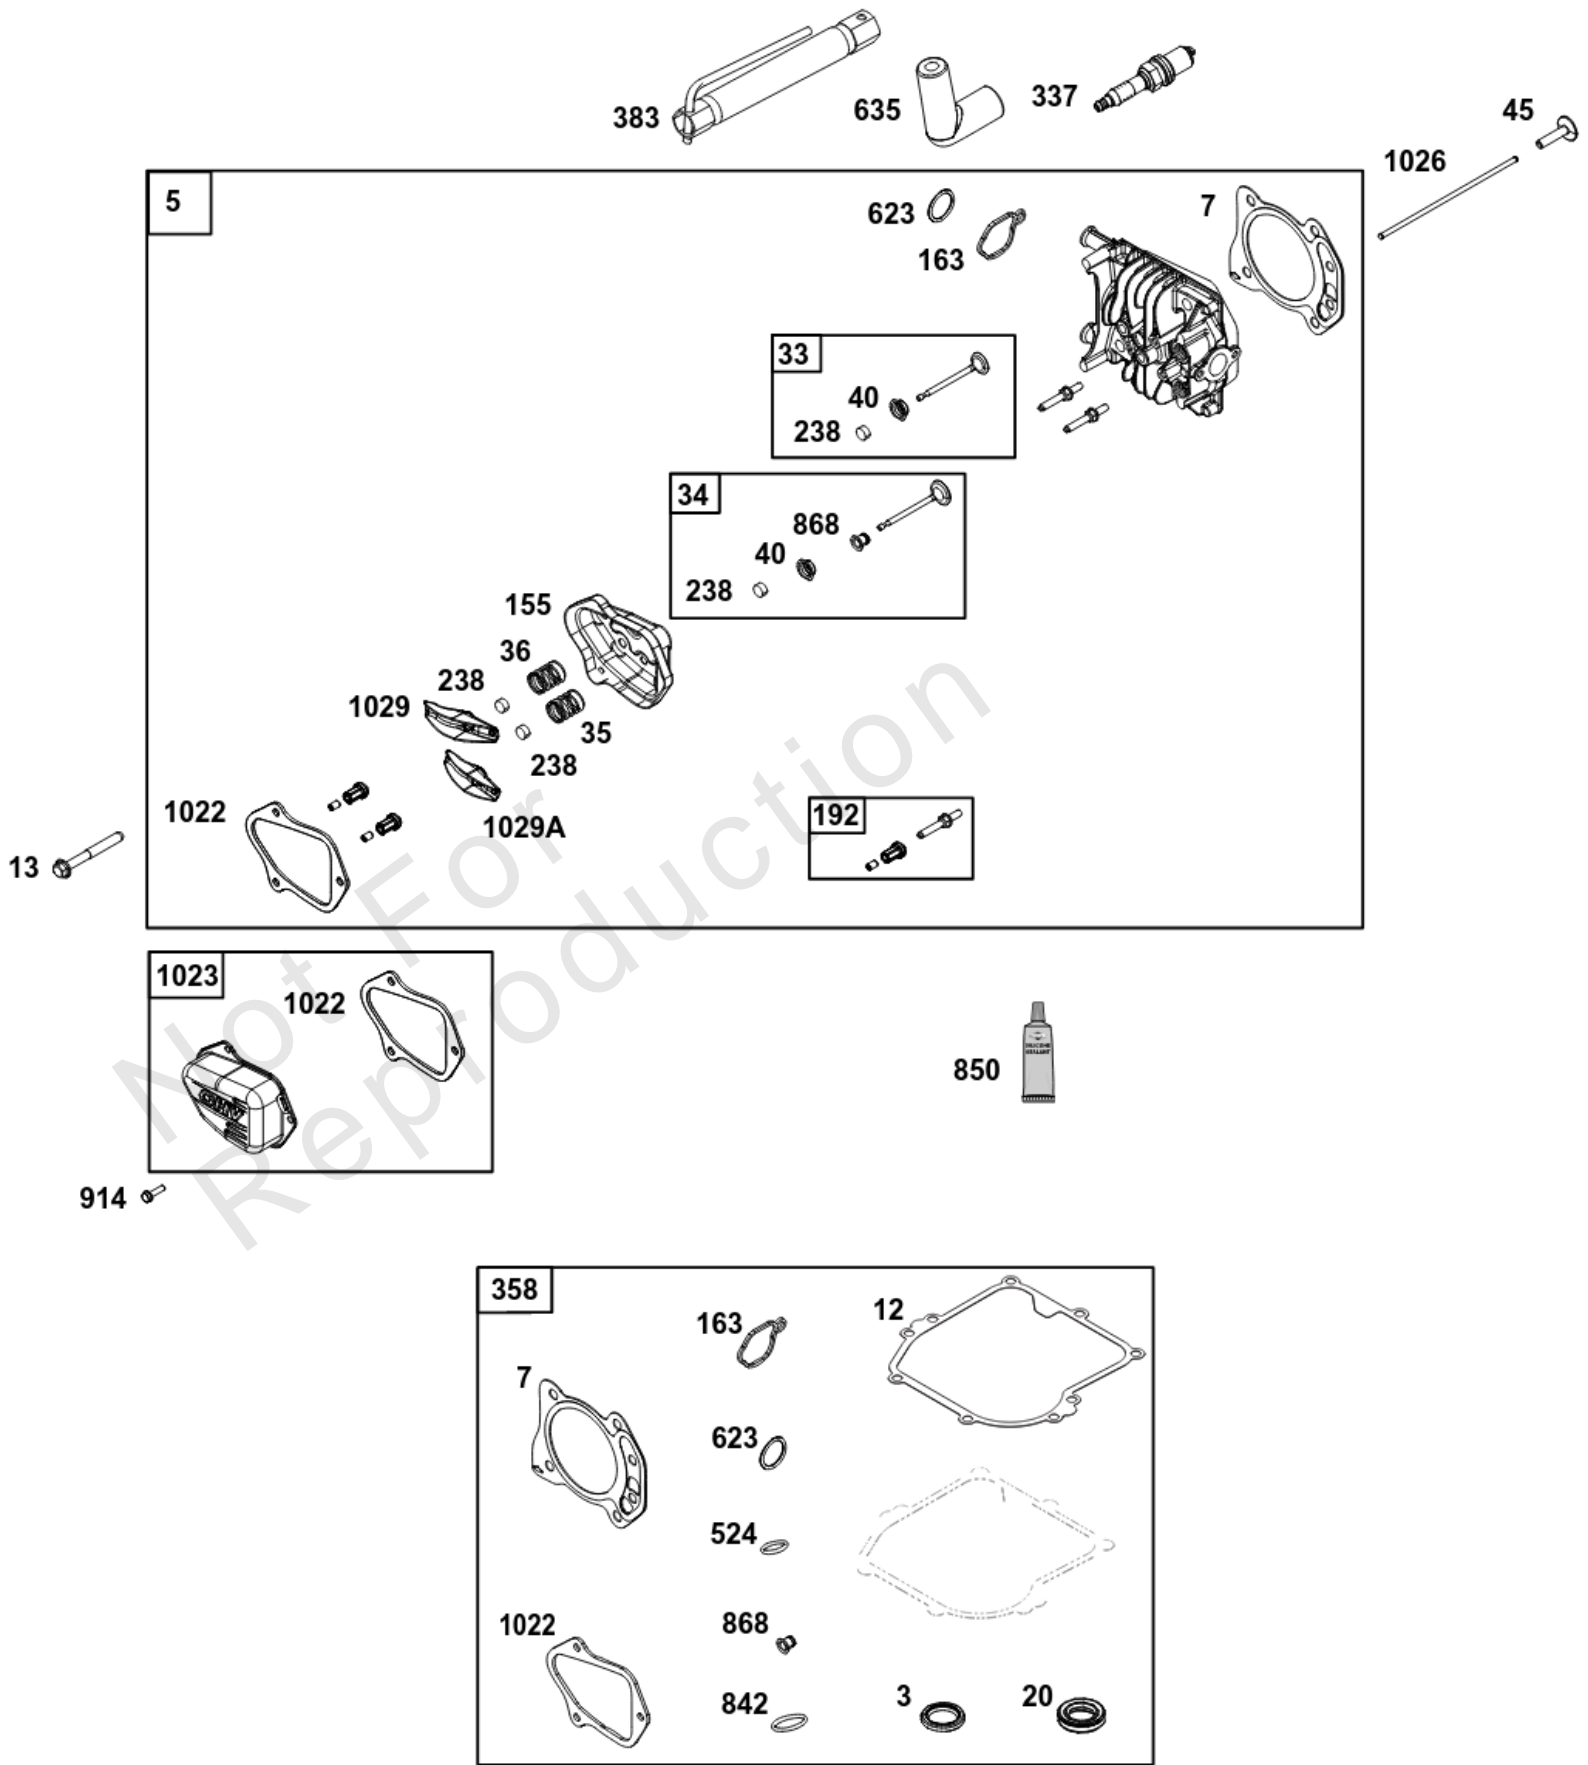

Cylinder Head Group

REF NO	PART NO	QTY	DESCRIPTION
3	-----	1	SEAL, Oil -(Part information located in Cylinder Group.)
5	595353	1	HEAD, Cylinder
7	592358	1	GASKET, Cylinder Head
12	-----	1	GASKET, Crankcase -(Part information located in Crankcase Cover/Sump and Lubrication Group.)
13	590512	4	SCREW -(Cylinder Head)
20	-----	1	SEAL, Oil -(Part information located in Crankcase Cover/Sump and Lubrication Group.)
33	594095	1	VALVE, Exhaust
34	594094	1	VALVE, Intake
35	590532	1	SPRING, Valve -(Intake)
36	590532	1	SPRING, Valve -(Exhaust)
40	594092	2	RETAINER, Valve
45	590514	2	TAPPET, Valve
155	594093	1	PLATE, Cylinder Head
163	-----	1	GASKET, Air Cleaner -(Part information located in Carburetor Group.)
192	590535	2	ADJUSTER, Rocker Arm
238	594097	2	CAP, Valve
337	491055S	1	PLUG, Spark
337	84007216	1	PLUG, SPARK -(China Only)
358	-----	1	GASKET SET, Engine -(Part information located in Crankcase Cover/Sump and Lubrication Group.)
383	19576S	1	WRENCH, Spark Plug
524	-----	1	SEAL, O-Ring -(Part information located in Crankcase Cover/Sump and Lubrication Group.)
623	-----	1	SEAL, O-Ring -(Part information located in Carburetor Group.)
635	692076	1	BOOT, Spark Plug
842	-----	1	SEAL, O-Ring -(Part information located in Crankcase Cover/Sump and Lubrication Group.)
850	100106	1	SEALANT, Liquid
868	594096	1	SEAL, Valve
914	591103	3	SCREW -(Rocker Cover)
1022	595342	1	GASKET, Rocker Cover
1023	595352	1	COVER, Rocker
1026	590515	2	ROD, Push
1029	590526	1	ARM, Rocker
1029A	590527	1	ARM, Rocker