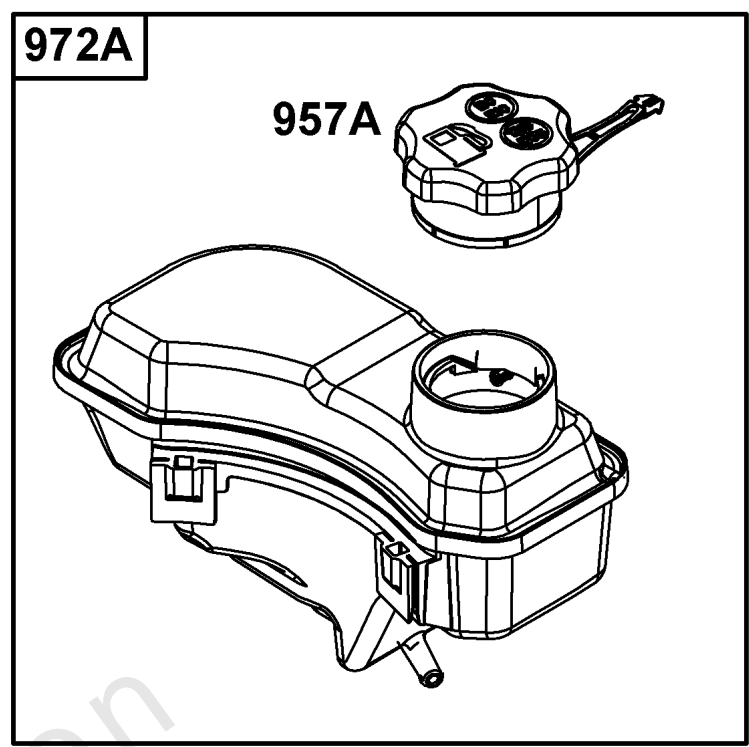

REF NO	PART NO	QTY	DESCRIPTION
23	595185	1	FLYWHEEL
37	594573	1	GUARD, Flywheel
58	591108	1	ROPE, Starter
60A	281434S	1	GRIP, Starter Rope
78	793480	5	SCREW -(Flywheel Guard)
332	690662	1	NUT -(Flywheel)
333	595009	1	ARMATURE, Magneto
334	691061	2	SCREW -(Magneto Armature)
356A	596469	1	WIRE, Stop
356H	596470	1	WIRE, Stop
363	19619	1	PULLER, Flywheel
455A	596466	1	CUP, Flywheel
608	596468	1	STARTER, Rewind
635	-----	1	BOOT, Spark Plug -(Part information located in Cylinder Head Group)
668	590546	1	SPACER
1005A	595184	1	FAN, Flywheel
1084	399365S	1	CONNECTOR, Terminal