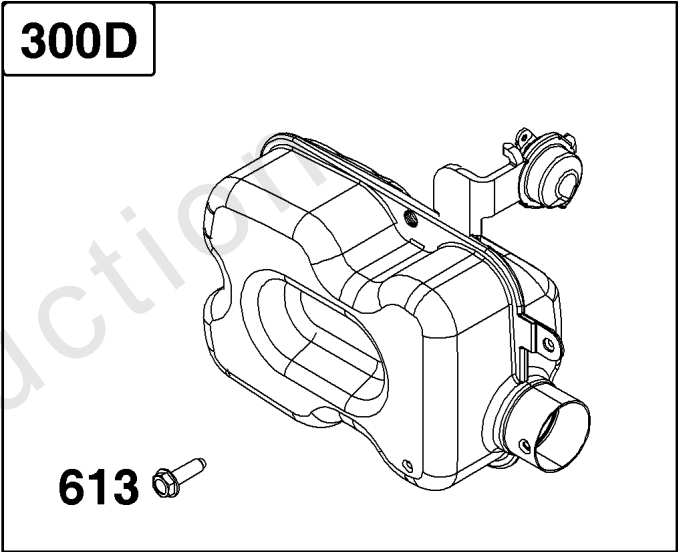

Exhaust Group

REF NO	PART NO	QTY	DESCRIPTION
300D	594108	1	MUFFLER
613	590562	2	SCREW -(Muffler)
832A	594109	1	GUARD, Muffler
836	690661	3	SCREW -(Muffler Guard)

Not For Reproduction