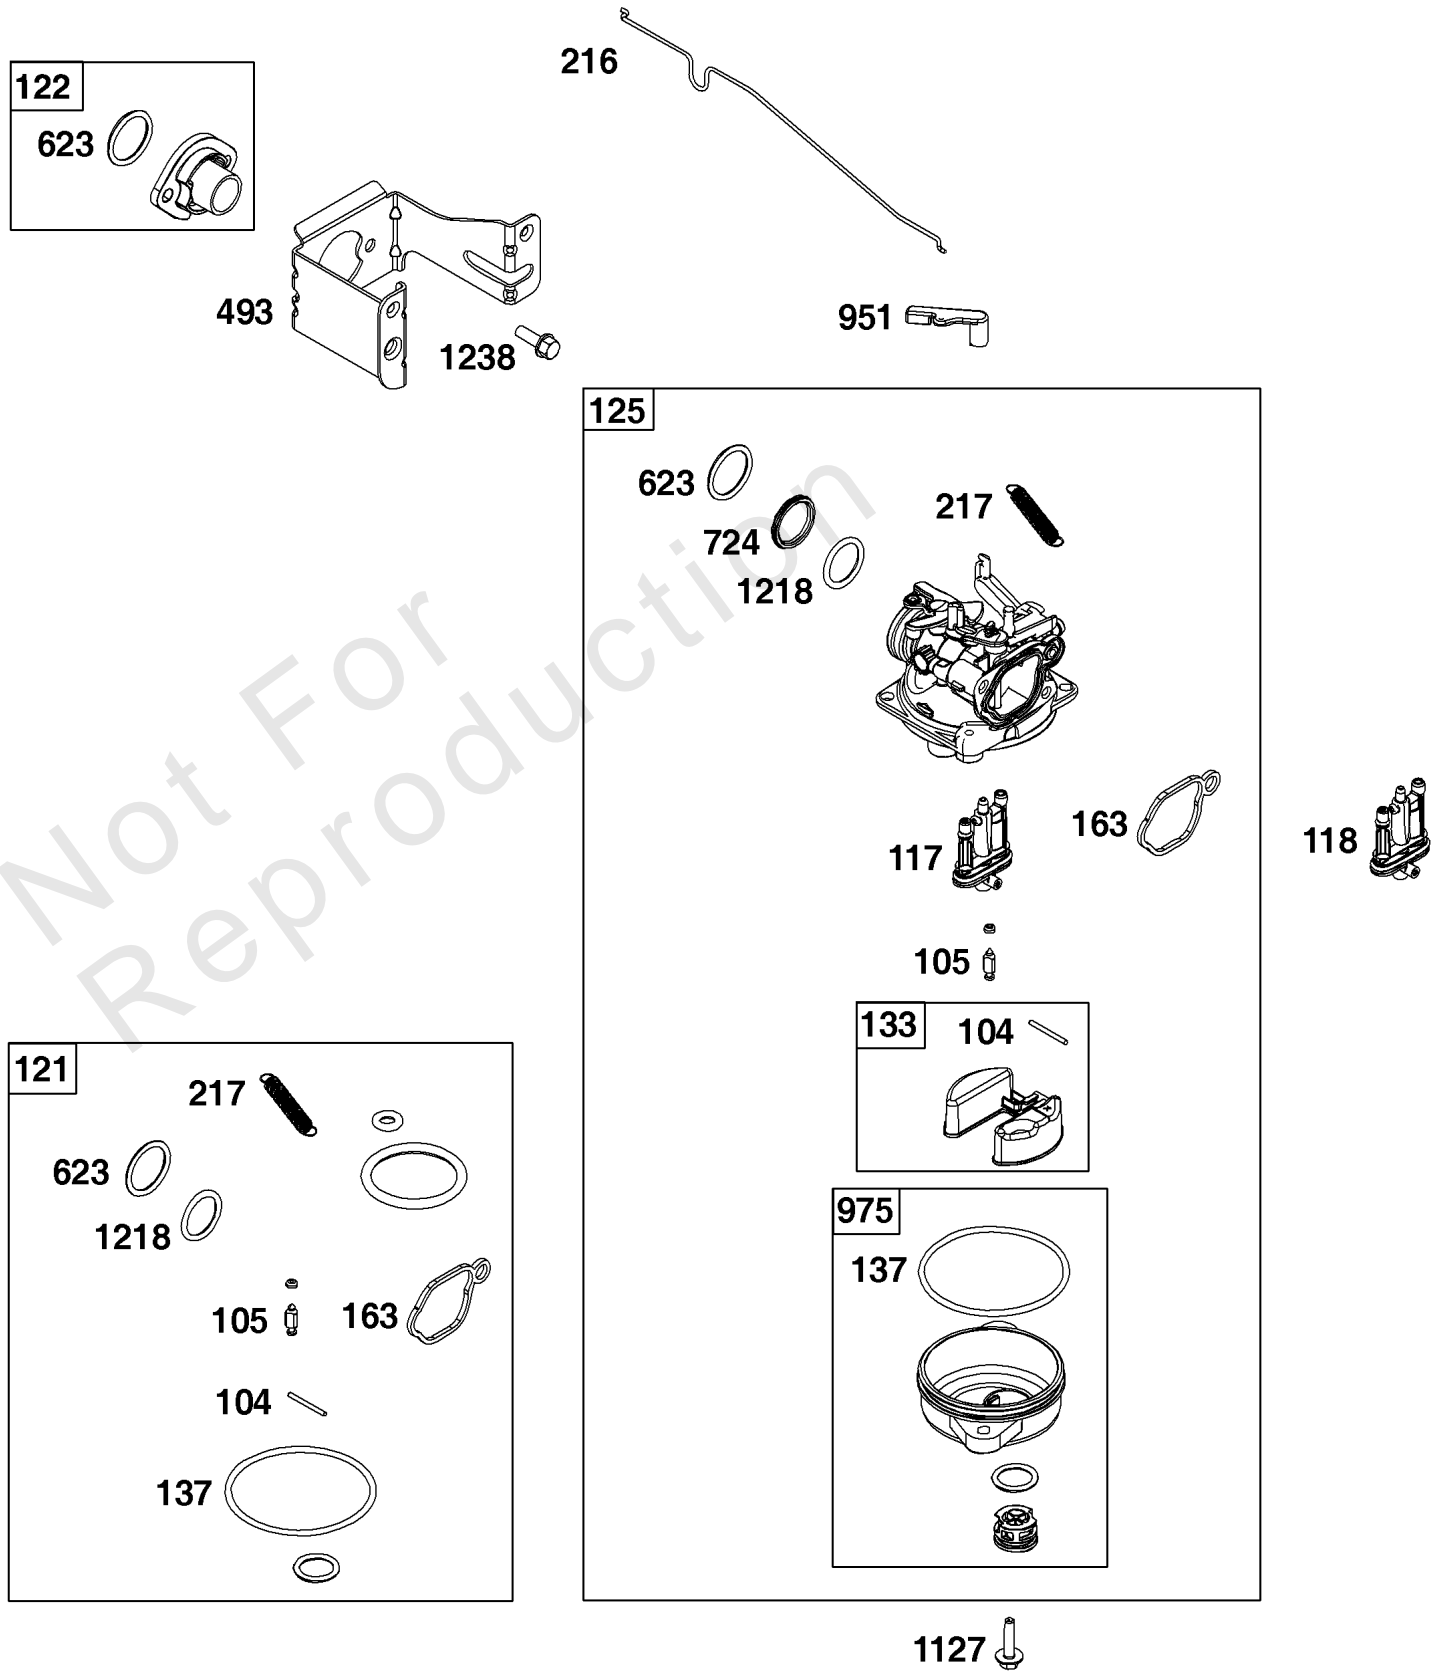

Not For
Reproduction

Air Cleaner Group

REF NO	PART NO	QTY	DESCRIPTION
11	596501	1	TUBE, Breather
318	793480	2	SCREW -(Mounting Bracket)
445	593260	1	FILTER, A/C Cartridge
875	594107	1	BASE, Air Cleaner
968	594106	1	COVER, Air Cleaner
971	590552	2	SCREW -(Air Cleaner Base to Carburetor/Throttle Body)

Not For Reproduction

Not For
Reproduction

Carburetor Group

REF NO	PART NO	QTY	DESCRIPTION
104	590558	1	PIN, Float Hinge
105	594581	1	VALVE, Float Needle
117	594060	1	JET, Main -(Standard)
118	594063	1	JET, Main -(High Altitude)
121	594636	1	KIT, Carburetor Overhaul -(Service Kits may include extra parts not specific to this engine.)
122	590549	1	SPACER, Carburetor
125	594058	1	CARBURETOR
133	591120	1	FLOAT, Carburetor
137	594633	1	GASKET, Float Bowl
163	799580	1	GASKET, Air Cleaner -(Air Cleaner)
216	-----	1	LINK, Choke -(Part information located in Controls Group)
217	590740	1	SPRING, Choke Return
493	593330	1	BRACKET, Mounting
623	799581	1	SEAL, O-Ring -(Carburetor Spacer)
724	697478	1	RETAINER, Seal
951	591104	1	LEVER, Choke
975	594632	1	BOWL, Float
1127	590554	2	SCREW -(Float Bowl to Carburetor Body)
1218	270344S	1	SEAL, O-Ring -(Carburetor)
1238	590562	2	SCREW -(Carburetor Spacer)

Crankshaft Group

REF NO	PART NO	QTY	DESCRIPTION
16	595501	1	CRANKSHAFT
24	222698S	1	KEY, Flywheel
25	594099	1	PISTON ASSEMBLY
26	594098	1	SET, Ring
27	691588	1	LOCK, Piston Pin
28	298909	1	PIN. Piston
29	594089	1	ROD, Connecting
32	691664	2	SCREW -(Connecting Rod)
46	594090	1	CAMSHAFT
598	592587	1	SHIM, End Play -(Crankshaft or Camshaft Bearing)
741	594105	1	GEAR, Timing