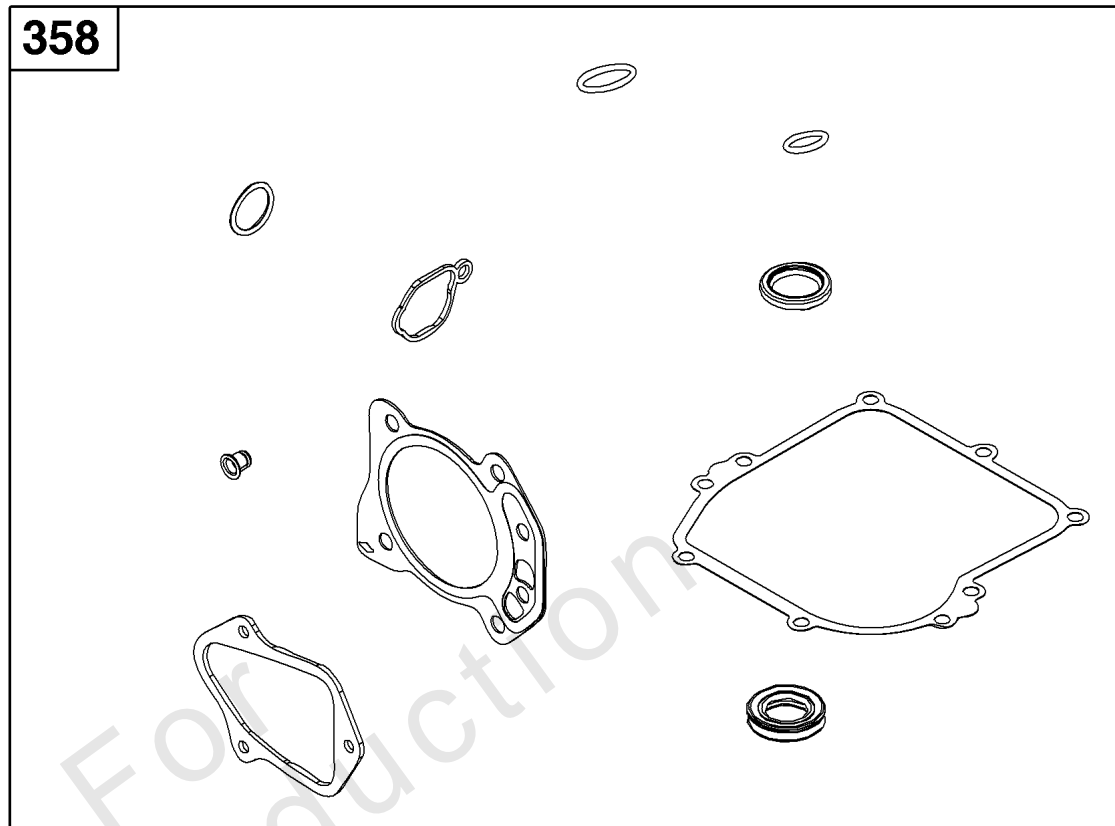

Service Parts and Tools Group

REF NO	PART NO	QTY	DESCRIPTION
121	594636		KIT, Carburetor Overhaul -(Service Kits may include extra parts not specific to this engine.)
358	595354		GASKET SET, Engine -(Service Kits may include extra parts not specific to this engine.)
363	19619		PULLER, Flywheel
383	19576S		WRENCH, Spark Plug
850	100106		SEALANT, Liquid

Not For Reproduction