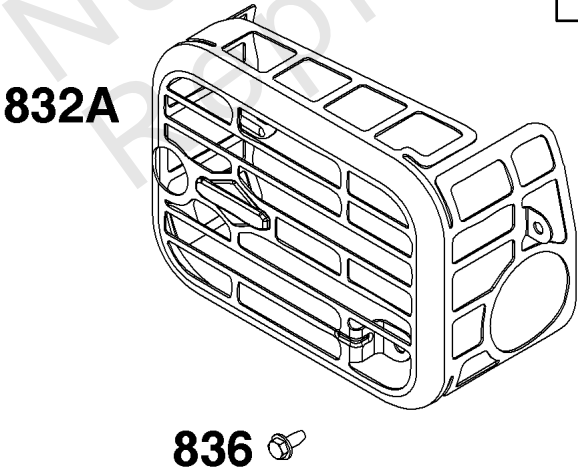

Exhaust Group

REF NO	PART NO	QTY	DESCRIPTION
300D	594108	1	MUFFLER
613	590562	2	SCREW -(Muffler)
832A	594109	1	GUARD, Muffler
836	690661	3	SCREW -(Muffler Guard)

Not For Reproduction