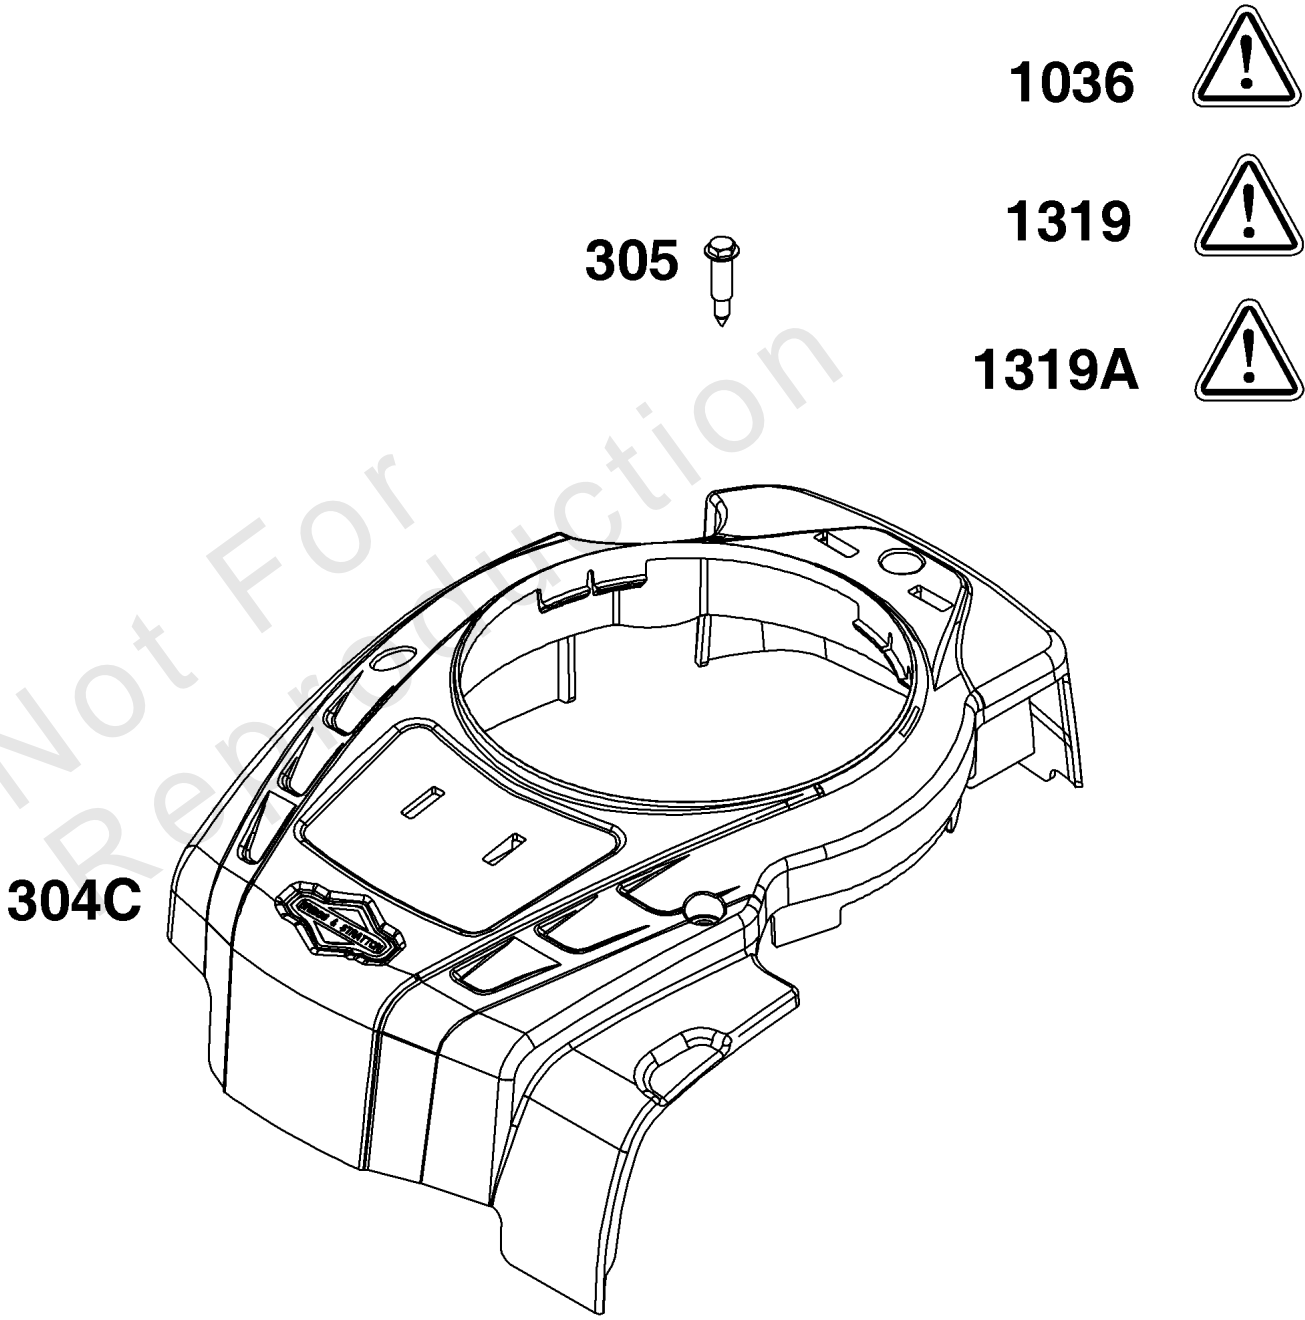

Air Cleaner Group

REF NO	PART NO	QTY	DESCRIPTION
11	596501	1	TUBE, Breather
318	793480	2	SCREW -(Mounting Bracket)
445	593260	1	FILTER, A/C Cartridge
875	594107	1	BASE, Air Cleaner
968	594106	1	COVER, Air Cleaner
971	590552	2	SCREW -(Air Cleaner Base to Carburetor/Throttle Body)

Not For Reproduction