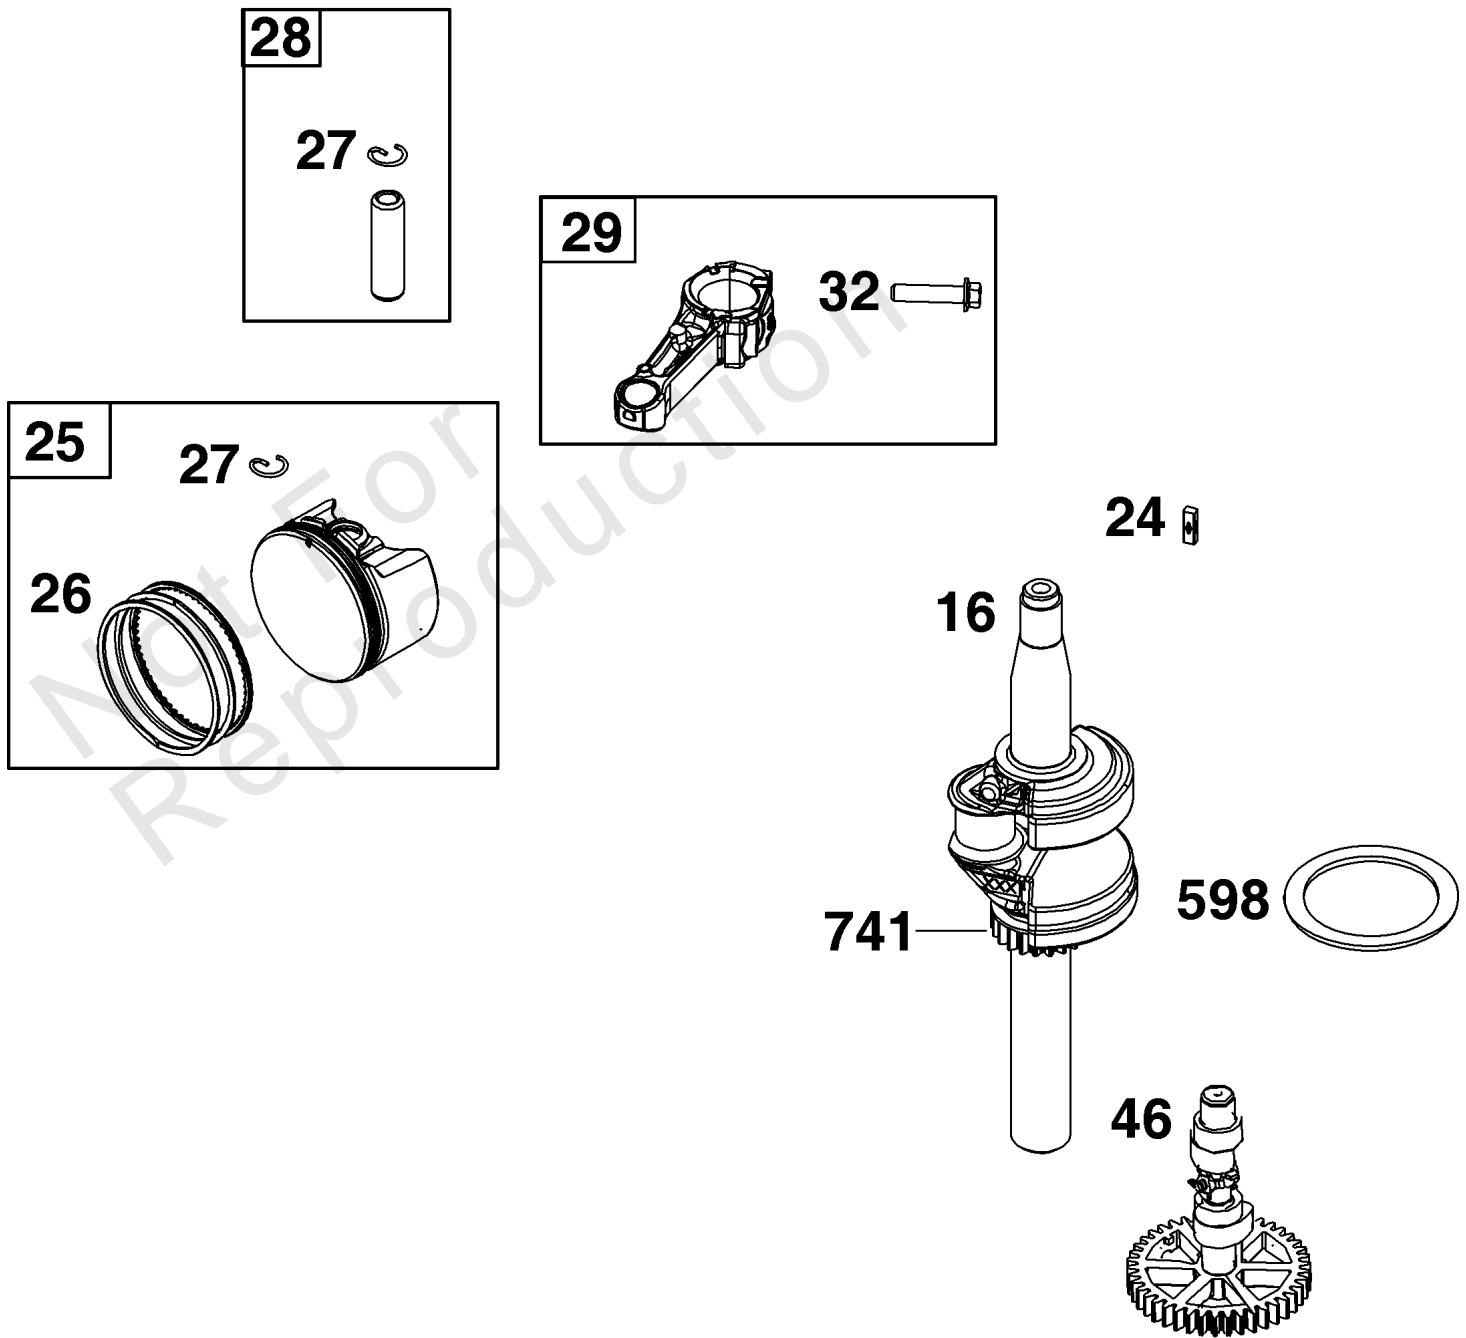

Not For Reproduction

Not For
Reproduction

Carburetor Group

REF NO	PART NO	QTY	DESCRIPTION
104	590558	1	PIN, Float Hinge
105	594581	1	VALVE, Float Needle
117	594060	1	JET, Main -(Standard)
118	594063	1	JET, Main -(High Altitude)
121	594636	1	KIT, Carburetor Overhaul -(Service Kits may include extra parts not specific to this engine.)
122	590549	1	SPACER, Carburetor
125	594058	1	CARBURETOR
133	591120	1	FLOAT, Carburetor
137	594633	1	GASKET, Float Bowl
163	799580	1	GASKET, Air Cleaner -(Air Cleaner)
216	-----	1	LINK, Choke -(Part information located in Controls Group)
217	590740	1	SPRING, Choke Return
493	593330	1	BRACKET, Mounting
623	799581	1	SEAL, O-Ring -(Carburetor Spacer)
724	697478	1	RETAINER, Seal
951	591104	1	LEVER, Choke
975	594632	1	BOWL, Float
1127	590554	2	SCREW -(Float Bowl to Carburetor Body)
1218	270344S	1	SEAL, O-Ring -(Carburetor)
1238	590562	2	SCREW -(Carburetor Spacer)

Controls Group

REF NO	PART NO	QTY	DESCRIPTION
188	793480	2	SCREW -(Control Bracket)
202	590517	1	LINK, Mechanical Governor
209	595176	1	SPRING, Governor
216	590547	1	LINK, Choke
222	596754	1	BRACKET, Control -Used After Code Date 17040600
222	590560	1	BRACKET, Control -Used Before Code Date 17040700
227	590520	1	LEVER, Governor Control
268	691025	1	CASING, Control Wire
269	691026	1	WIRE, Control
270	691027	1	NUT -(Control Wire Casing)
271	691028	1	LEVER, Control
347A	592694	1	SWITCH, Rocker
505	793515	1	NUT -(Governor Control Lever)
562	793514	1	BOLT -(Governor Lever)

Crankshaft Group

REF NO	PART NO	QTY	DESCRIPTION
16	595501	1	CRANKSHAFT
24	222698S	1	KEY, Flywheel
25	594099	1	PISTON ASSEMBLY
26	594098	1	SET, Ring
27	691588	1	LOCK, Piston Pin
28	298909	1	PIN. Piston
29	594089	1	ROD, Connecting
32	691664	2	SCREW -(Connecting Rod)
46	594090	1	CAMSHAFT
598	592587	1	SHIM, End Play -(Crankshaft or Camshaft Bearing)
741	594105	1	GEAR, Timing