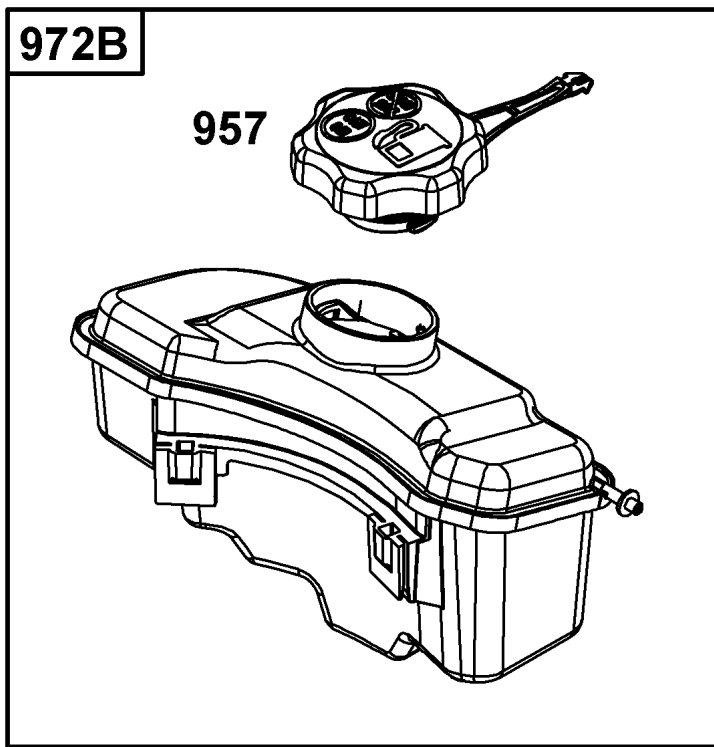

REF NO	PART NO	QTY	DESCRIPTION
23	595185	1	FLYWHEEL
37	594573	1	GUARD, Flywheel
58	591108	1	ROPE, Starter
60A	281434S	1	GRIP, Starter Rope
78	793480	5	SCREW -(Flywheel Guard)
332	690662	1	NUT -(Flywheel)
333	595009	1	ARMATURE, Magneto
334	691061	2	SCREW -(Magneto Armature)
356A	596469	1	WIRE, Stop
356H	596470	1	WIRE, Stop
363	19619	1	PULLER, Flywheel
455A	596466	1	CUP, Flywheel
608	596468	1	STARTER, Rewind
635	-----	1	BOOT, Spark Plug -(Part information located in Cylinder Head Group)
668	590546	1	SPACER
1005A	595184	1	FAN, Flywheel
1084	399365S	1	CONNECTOR, Terminal