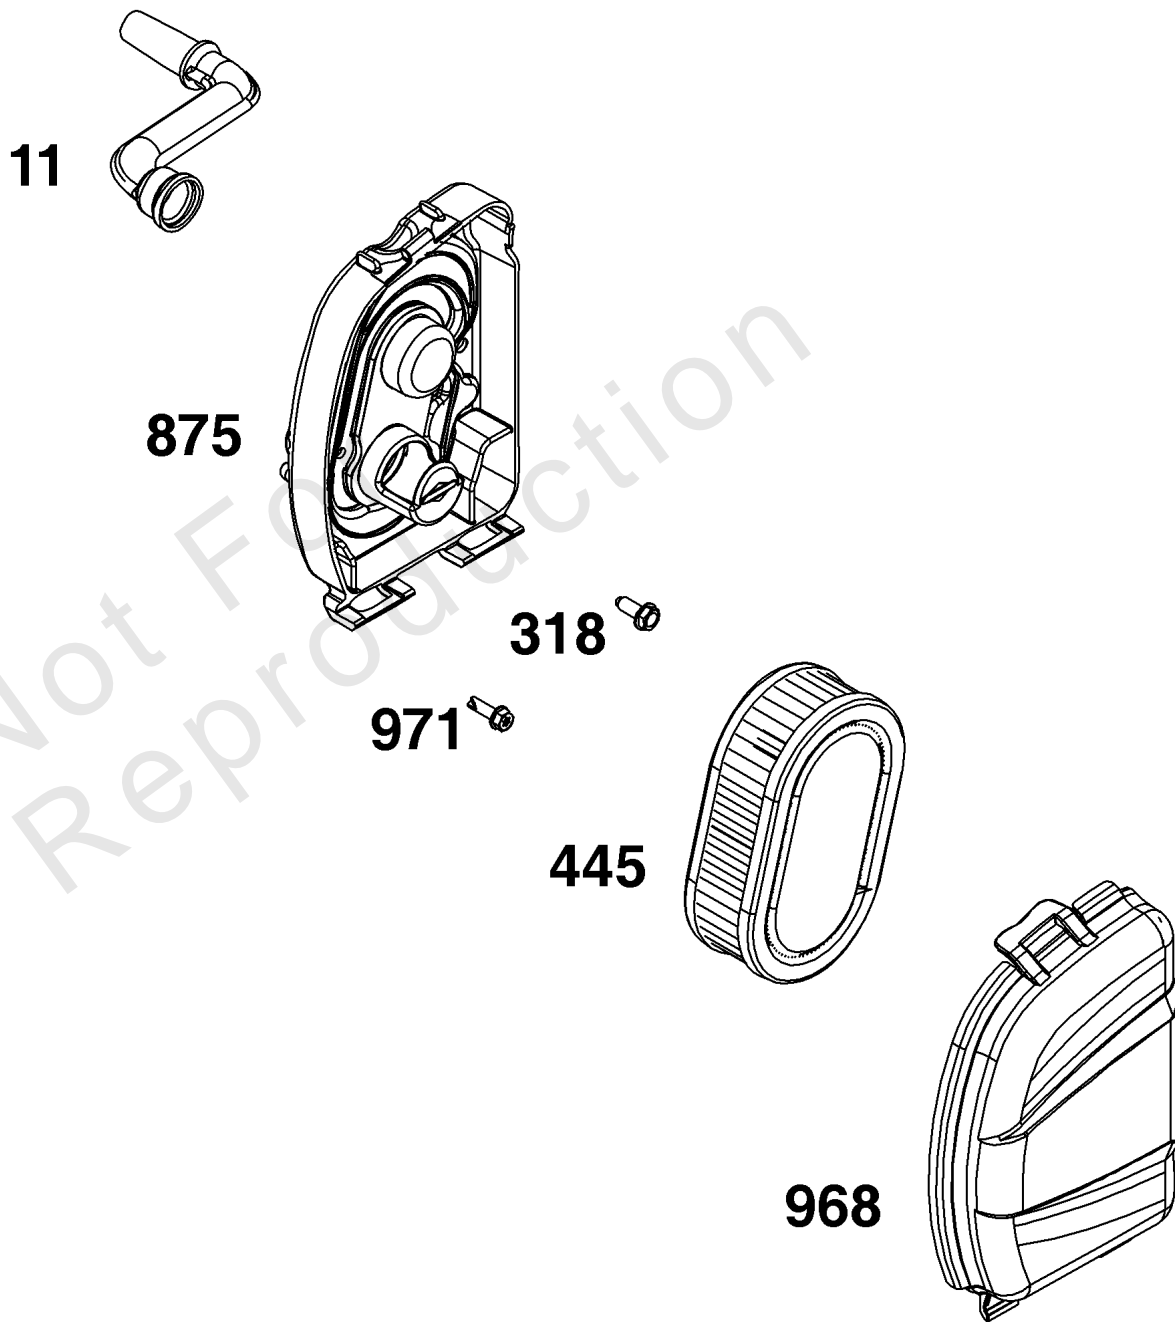

Not For
Reproduction

Air Cleaner Group

REF NO	PART NO	QTY	DESCRIPTION
11	596501	1	TUBE, Breather
318	793480	2	SCREW -(Mounting Bracket)
445	593260	1	FILTER, A/C Cartridge
875	594107	1	BASE, Air Cleaner
968	594106	1	COVER, Air Cleaner
971	590552	2	SCREW -(Air Cleaner Base to Carburetor/Throttle Body)

Not For Reproduction

Not For
Reproduction

Carburetor Group

REF NO	PART NO	QTY	DESCRIPTION
104	590558	1	PIN, Float Hinge
105	594581	1	VALVE, Float Needle
117	594060	1	JET, Main -(Standard)
118	594063	1	JET, Main -(High Altitude)
121	594636	1	KIT, Carburetor Overhaul -(Service Kits may include extra parts not specific to this engine.)
122	590549	1	SPACER, Carburetor
125	594058	1	CARBURETOR
133	591120	1	FLOAT, Carburetor
137	594633	1	GASKET, Float Bowl
163	799580	1	GASKET, Air Cleaner -(Air Cleaner)
216	-----	1	LINK, Choke -(Part information located in Controls Group)
217	590740	1	SPRING, Choke Return
493	593330	1	BRACKET, Mounting
623	799581	1	SEAL, O-Ring -(Carburetor Spacer)
724	697478	1	RETAINER, Seal
951	591104	1	LEVER, Choke
975	594632	1	BOWL, Float
1127	590554	2	SCREW -(Float Bowl to Carburetor Body)
1218	270344S	1	SEAL, O-Ring -(Carburetor)
1238	590562	2	SCREW -(Carburetor Spacer)

Crankshaft Group

REF NO	PART NO	QTY	DESCRIPTION
16	595501	1	CRANKSHAFT
24	222698S	1	KEY, Flywheel
25	594099	1	PISTON ASSEMBLY
26	594098	1	SET, Ring
27	691588	1	LOCK, Piston Pin
28	298909	1	PIN. Piston
29	594089	1	ROD, Connecting
32	691664	2	SCREW -(Connecting Rod)
46	594090	1	CAMSHAFT
598	592587	1	SHIM, End Play -(Crankshaft or Camshaft Bearing)
741	594105	1	GEAR, Timing