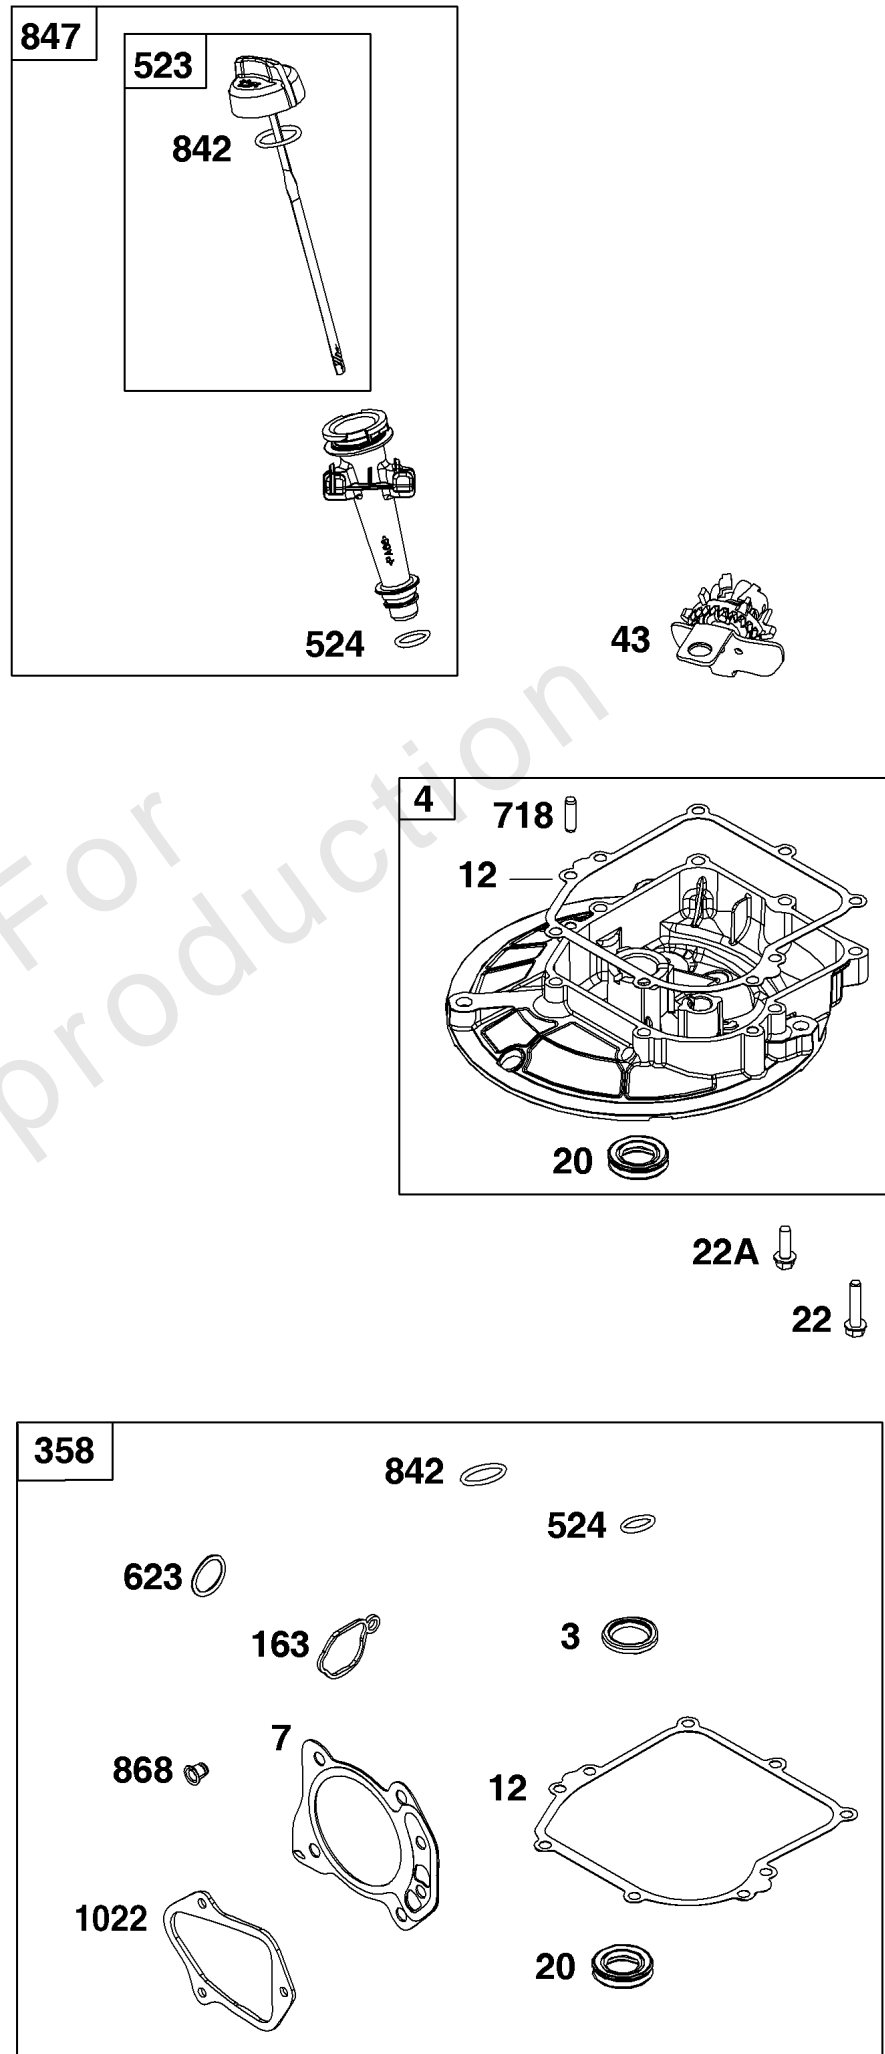

Not For Reproduction

Not For
Reproduction

Carburetor Group

REF NO	PART NO	QTY	DESCRIPTION
104	590558	1	PIN, Float Hinge
105	594581	1	VALVE, Float Needle
117	594060	1	JET, Main -(Standard)
118	594063	1	JET, Main -(High Altitude)
121	594636	1	KIT, Carburetor Overhaul -(Service Kits may include extra parts not specific to this engine.)
122	590549	1	SPACER, Carburetor
125	594058	1	CARBURETOR
133	591120	1	FLOAT, Carburetor
137	594633	1	GASKET, Float Bowl
163	799580	1	GASKET, Air Cleaner -(Air Cleaner)
216	-----	1	LINK, Choke -(Part information located in Controls Group)
217	590740	1	SPRING, Choke Return
493	593330	1	BRACKET, Mounting
623	799581	1	SEAL, O-Ring -(Carburetor Spacer)
724	697478	1	RETAINER, Seal
951	591104	1	LEVER, Choke
975	594632	1	BOWL, Float
1127	590554	2	SCREW -(Float Bowl to Carburetor Body)
1218	270344S	1	SEAL, O-Ring -(Carburetor)
1238	590562	2	SCREW -(Carburetor Spacer)

Controls Group

REF NO	PART NO	QTY	DESCRIPTION
188	793480	2	SCREW -(Control Bracket)
202	590517	1	LINK, Mechanical Governor
209	595176	1	SPRING, Governor
216	590547	1	LINK, Choke
222	596754	1	BRACKET, Control -Used After Code Date 17040600
222	590560	1	BRACKET, Control -Used Before Code Date 17040700
227	590520	1	LEVER, Governor Control
268	691025	1	CASING, Control Wire
269	691026	1	WIRE, Control
270	691027	1	NUT -(Control Wire Casing)
271	691028	1	LEVER, Control
347A	592694	1	SWITCH, Rocker
505	793515	1	NUT -(Governor Control Lever)
562	793514	1	BOLT -(Governor Lever)

Crankshaft Group

REF NO	PART NO	QTY	DESCRIPTION
16	595501	1	CRANKSHAFT
24	222698S	1	KEY, Flywheel
25	594099	1	PISTON ASSEMBLY
26	594098	1	SET, Ring
27	691588	1	LOCK, Piston Pin
28	298909	1	PIN. Piston
29	594089	1	ROD, Connecting
32	691664	2	SCREW -(Connecting Rod)
46	594090	1	CAMSHAFT
598	592587	1	SHIM, End Play -(Crankshaft or Camshaft Bearing)
741	594105	1	GEAR, Timing